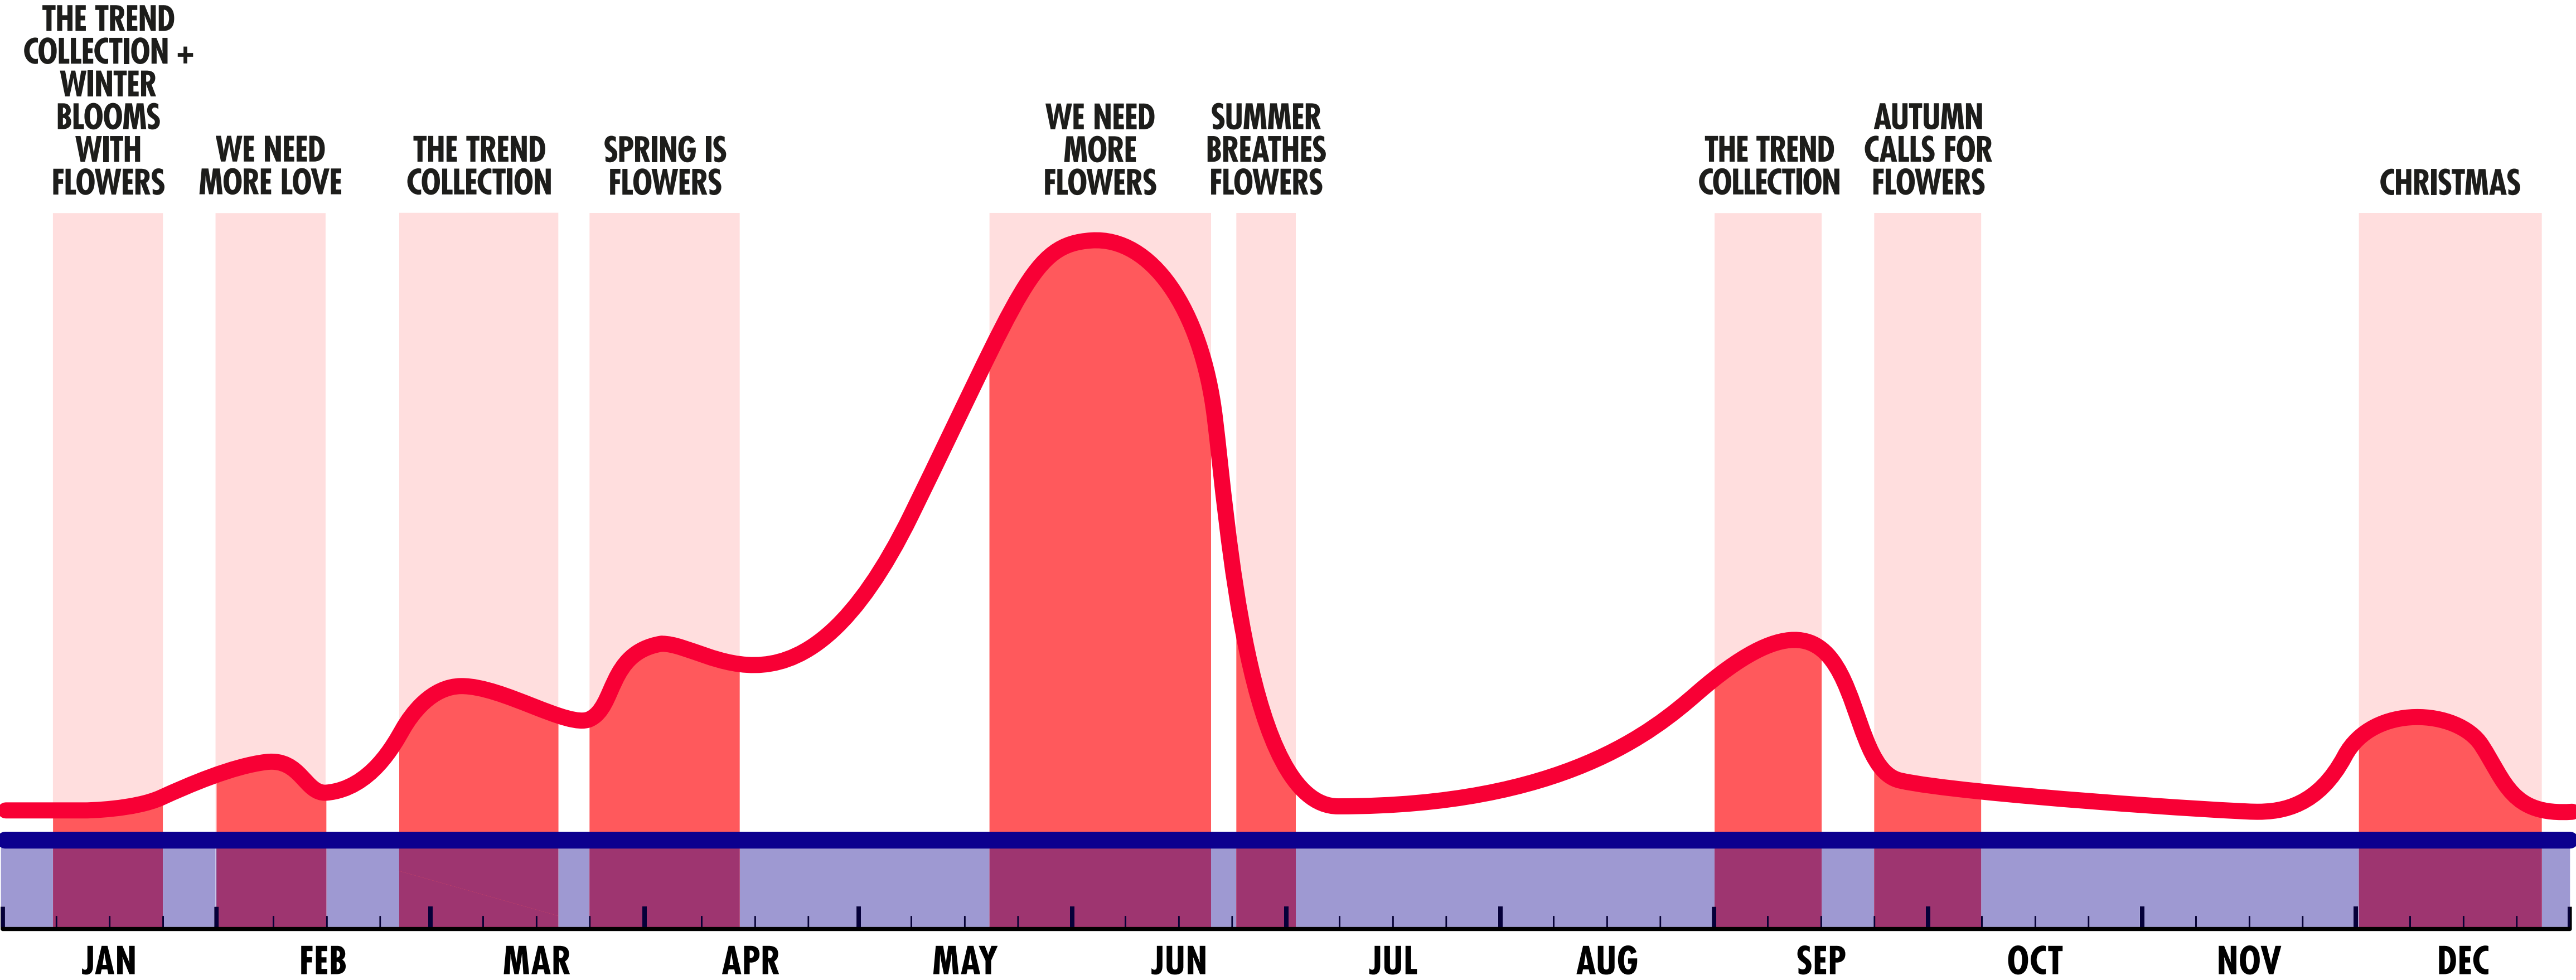

# COMMUNICATION CALENDAR 2021

FUNNY HOW FLOWERS DO THAT .CO.UK

Red bar = CUT FLOWERS  
Blue bar = ALWAYS ON