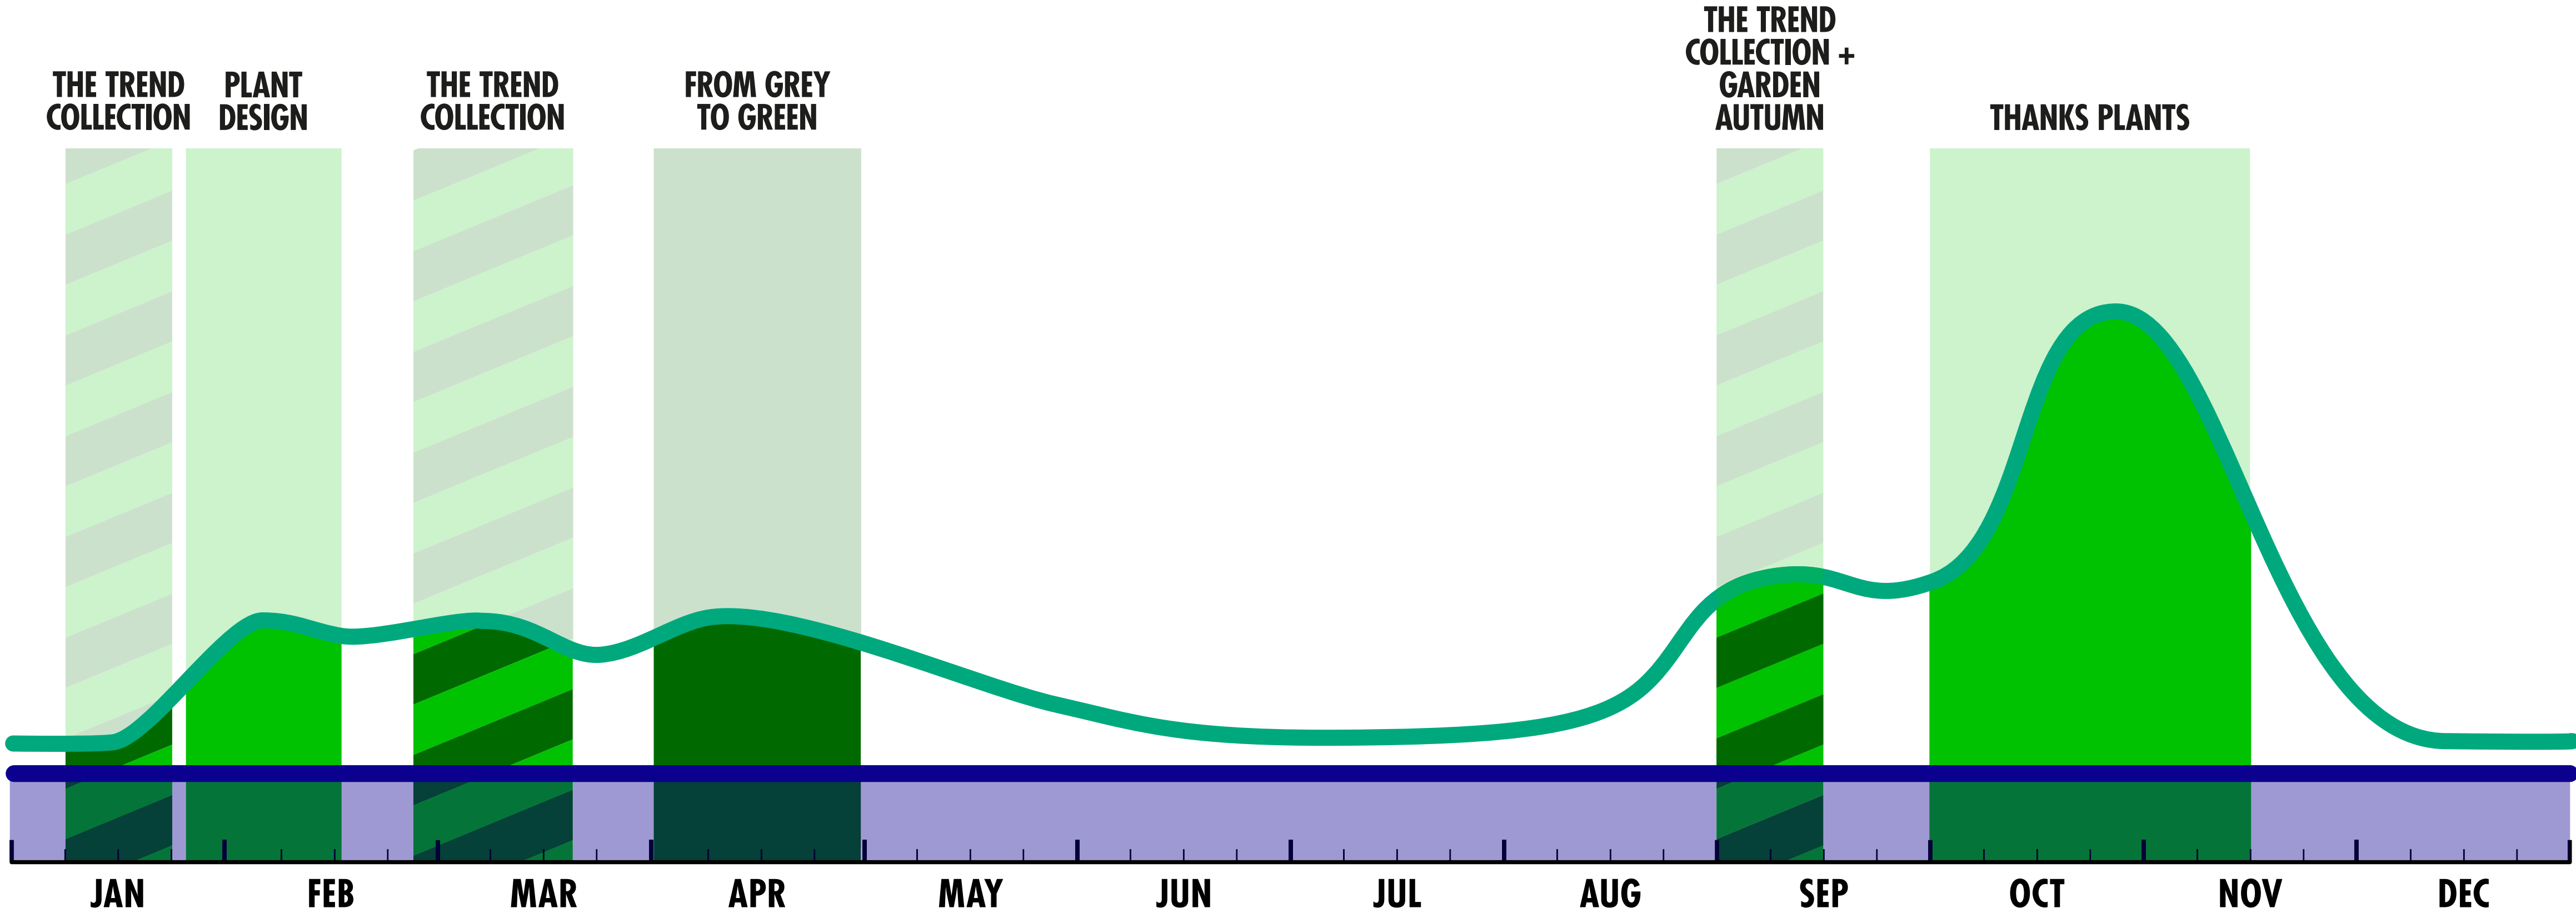

COMMUNICATION CALENDAR 2021