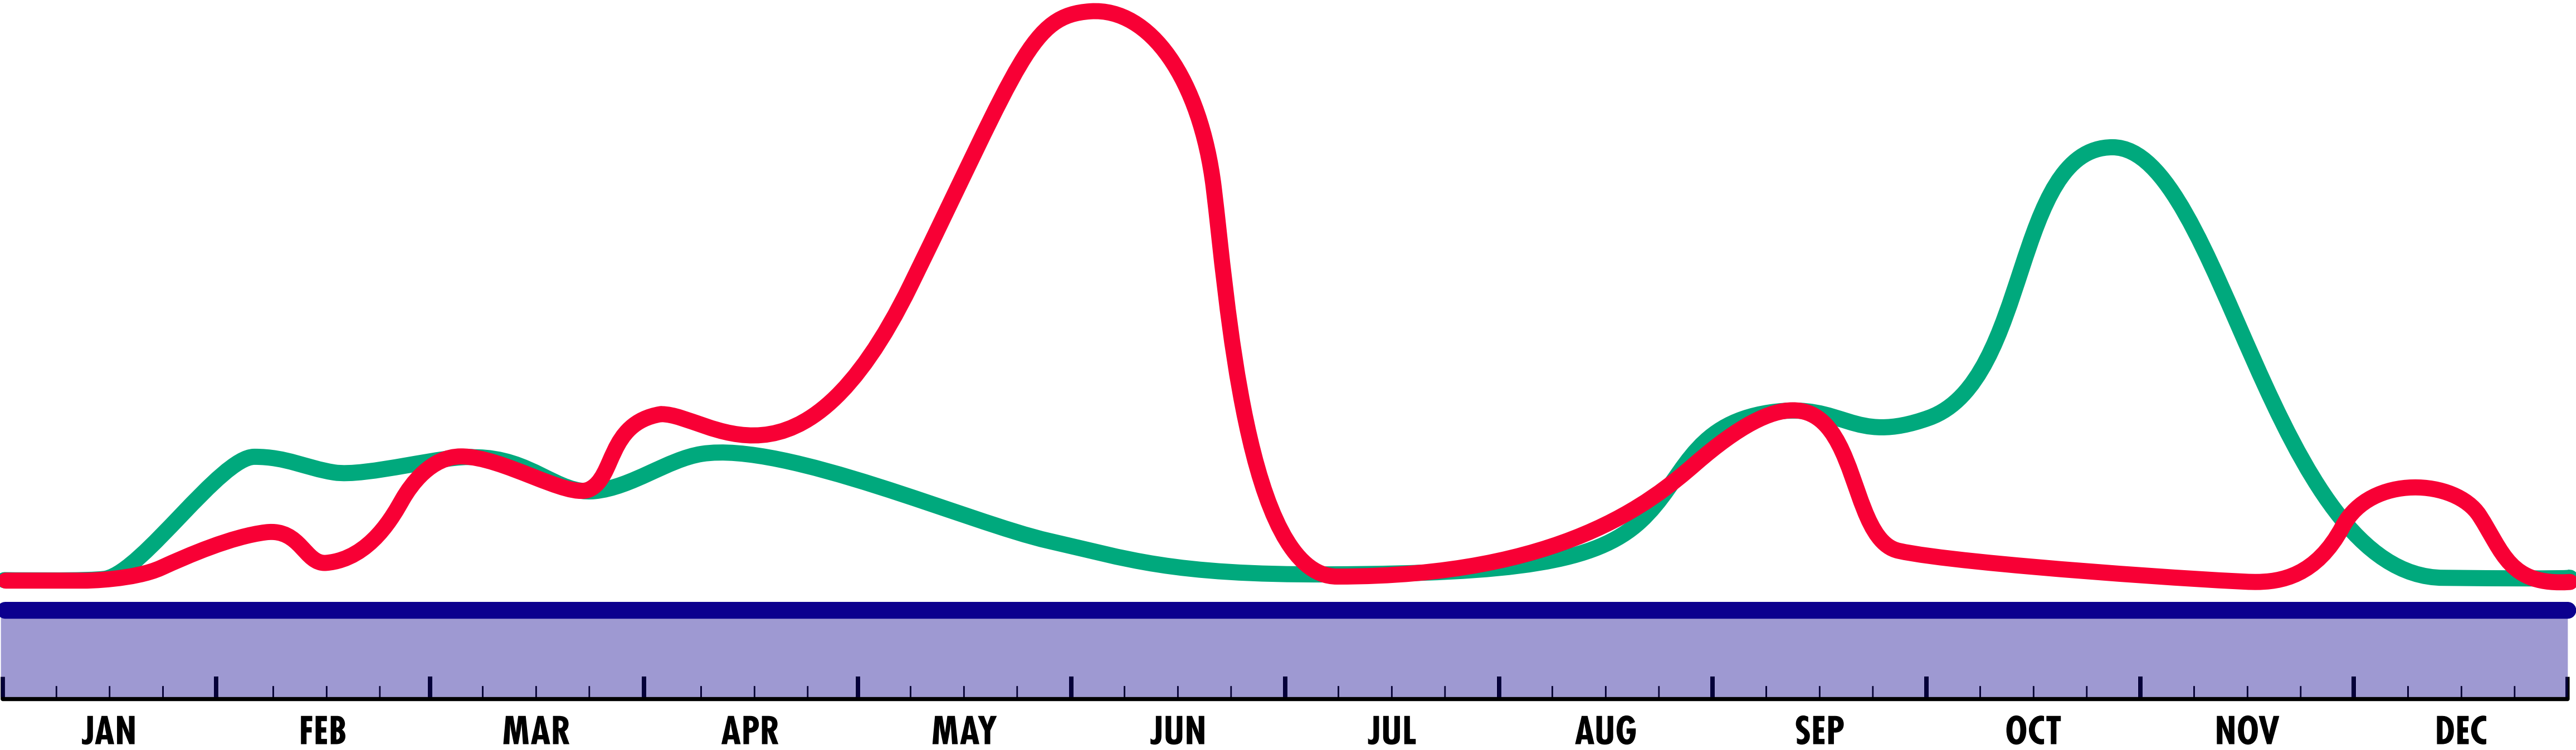

COMMUNICATION CALENDAR 2021

- THE JOY OF PLANTS .CO.UK
- FUNNY HOW FLOWERS DO THAT .CO.UK
- ALWAYS ON