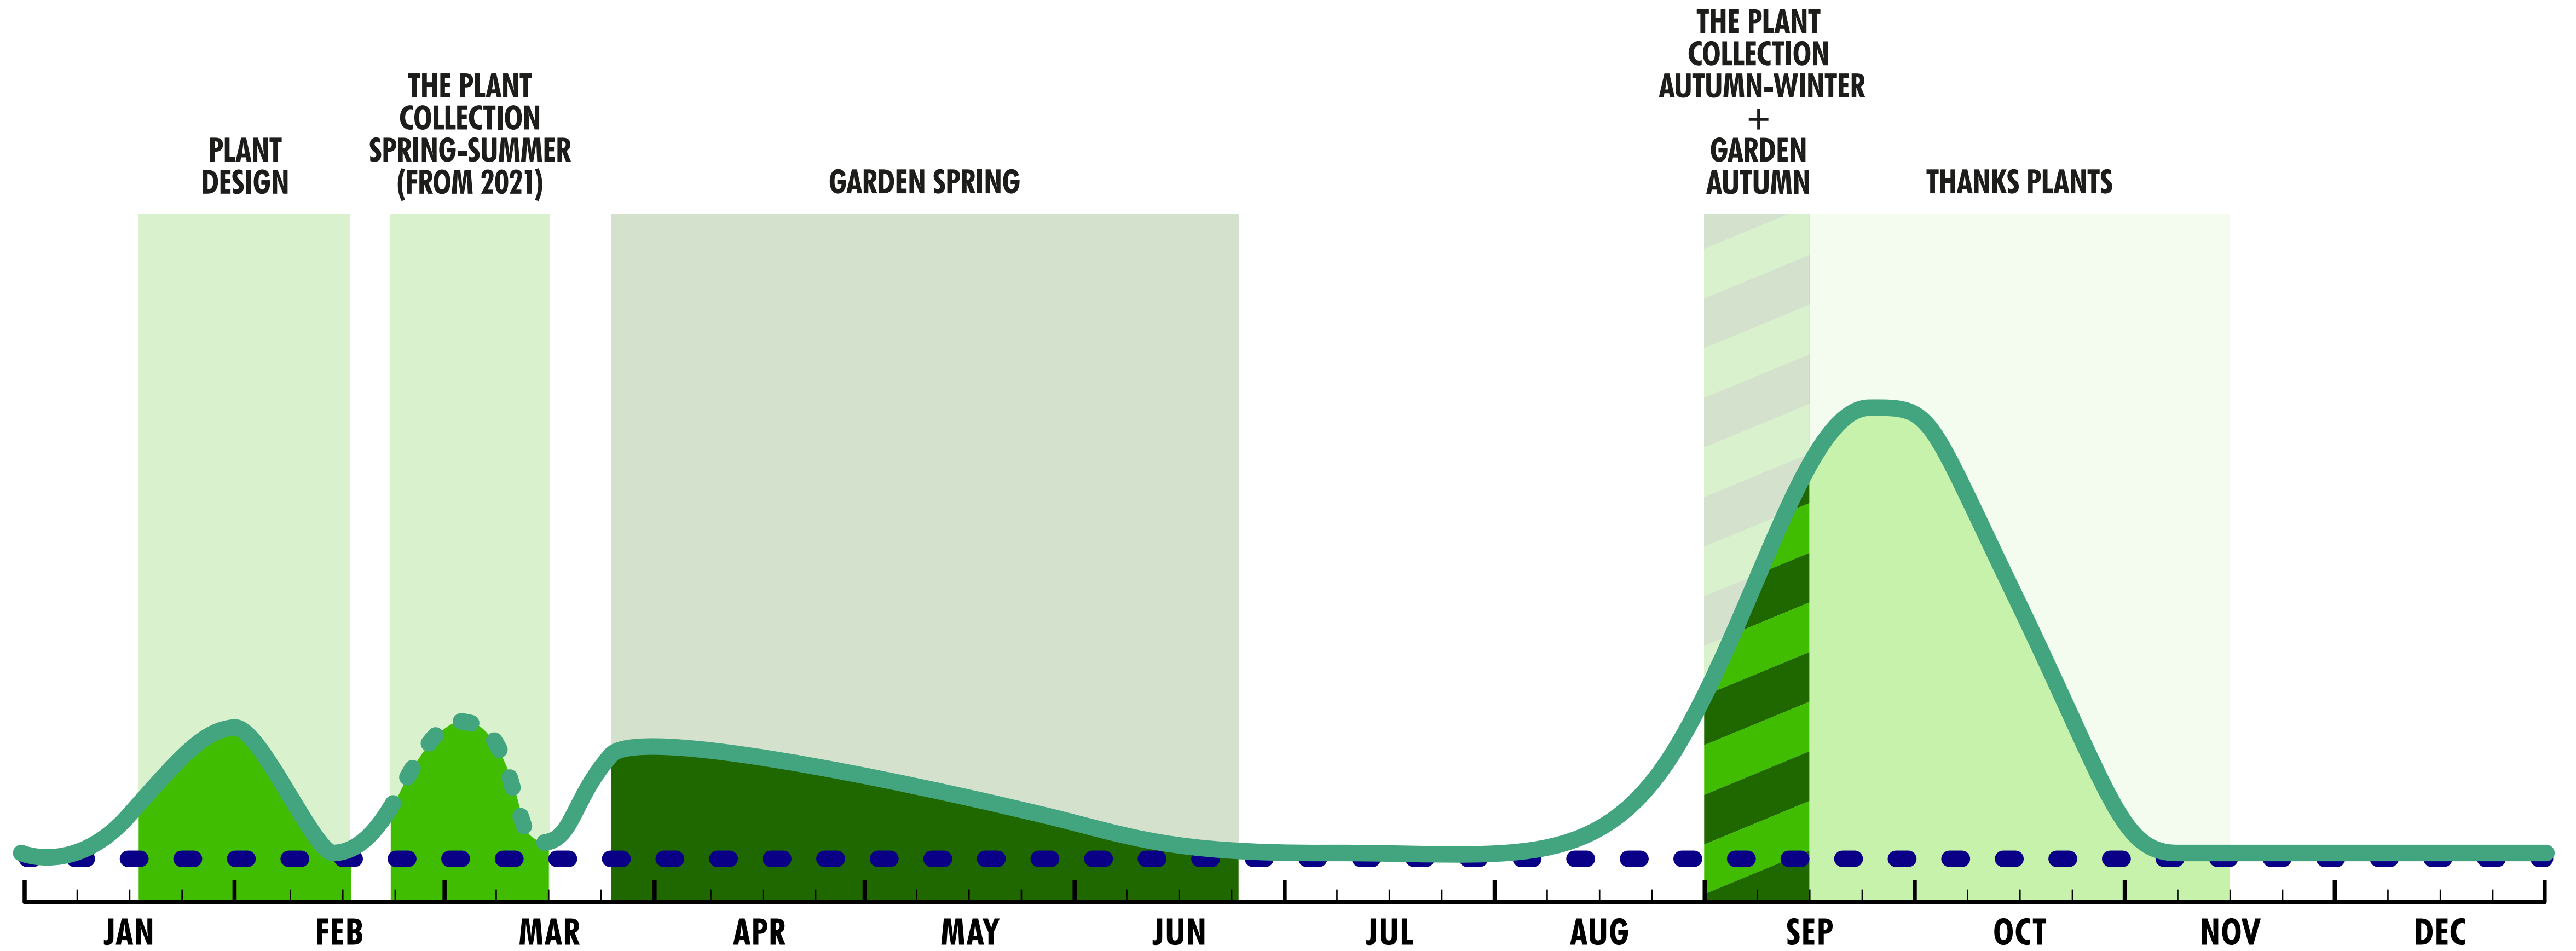

COMMUNICATION CALENDAR 2020 - 2021

LEGEND

-  THE JOY OF PLANTS .CO.UK
-  FUNNY HOW FLOWERS DO THAT .CO.UK
-  ALWAYS ON

COMMUNICATION CALENDAR 2020 - 2021

FUNNY HOW FLOWERS DO THAT .CO.UK

LEGEND

- = CELEBRATE SEASONS
- = CONNECTING FRIENDS
- = ALWAYS ON

COMMUNICATION CALENDAR 2020 - 2021

LEGEND

- = HEALTH & WELL-BEING
- = INTERIOR
- = CELEBRATE SEASONS
- = ALWAYS ON