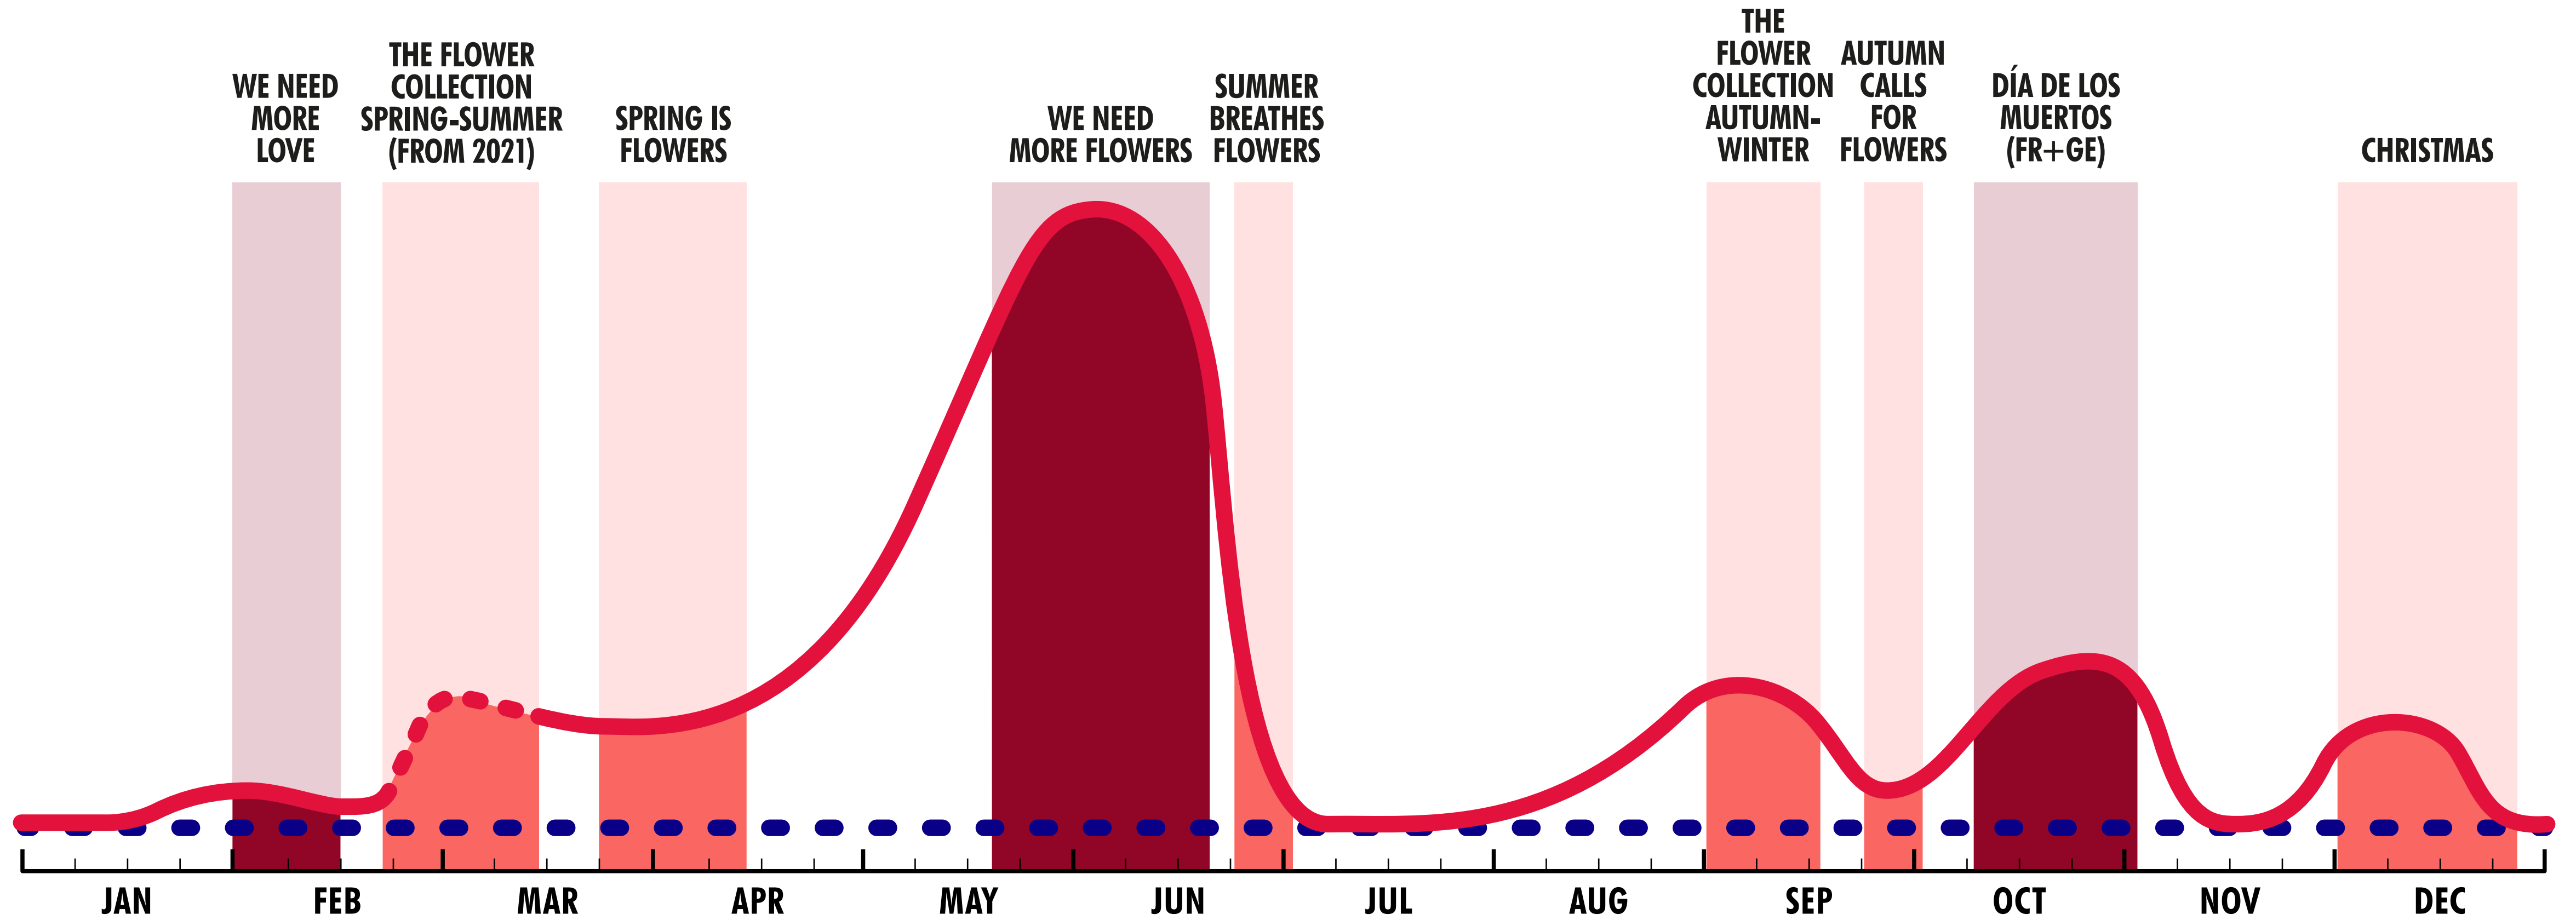

COMMUNICATION CALENDAR 2020 - 2021

LEGEND

-  THE JOY OF PLANTS .CO.UK
-  FUNNY HOW FLOWERS DO THAT .CO.UK
-  ALWAYS ON

COMMUNICATION CALENDAR 2020 - 2021

FUNNY HOW FLOWERS DO THAT .CO.UK

LEGEND

- = CELEBRATE SEASONS
- = CONNECTING FRIENDS
- = ALWAYS ON

COMMUNICATION CALENDAR 2020 - 2021

LEGEND

- = HEALTH & WELL-BEING
- = INTERIOR
- = CELEBRATE SEASONS
- = ALWAYS ON